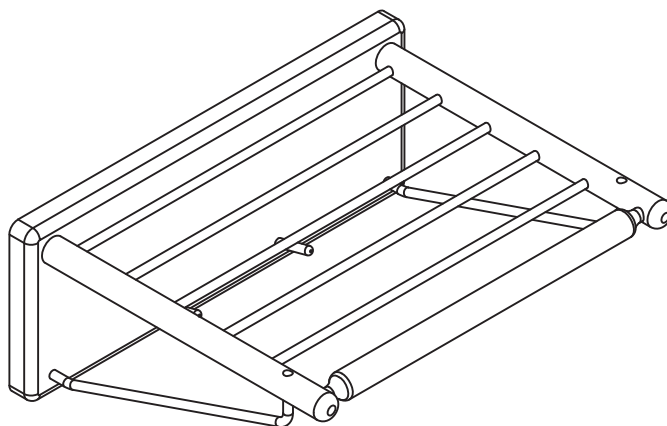

## Twist hatrack 375

### Delar / Parts

Ⓐ x1

Ⓑ x1

Ⓒ x2

① x6

M4\*15mm

② x1

4.0